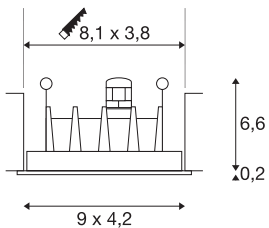

TECHNICAL DATA

Item no.:	1002107
Number of different light outlets	1
Secondary power / secondary voltage	700 mA/V
Length	9.0 cm
Width	4.2 cm
Height	6.8 cm
Installation length	8.1 cm
Installation width	3.8 cm
Installation depth	10.0 cm
Net weight	0.204 kg
Gross weight	0.258 kg
IP Code	IP 20
Safety class	III
Assembly	Recessed
Assembly details	Ceiling
Wattage	4.28 W
Lumen	280 lm
Colour temperature	3000 Kelvin
Beam angle	45 °
Color	black
CRI	>80
UGR ≤	19