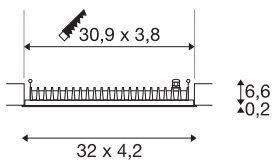

## TECHNICAL DATA

Item no.:	1002109
Number of different light outlets	1
Secondary power / secondary voltage	700 mA/V
Length	32.0 cm
Width	4.2 cm
Height	6.8 cm
Installation length	30.9 cm
Installation width	3.8 cm
Installation depth	10.0 cm
Net weight	0.61 kg
Gross weight	0.721 kg
IP Code	IP 20
Safety class	III
Assembly	Recessed
Assembly details	Ceiling
Wattage	21.35 W
Lumen	1240 lm
Colour temperature	3000 Kelvin
Beam angle	45 °
Color	black
CRI	>80
UGR ≤	19