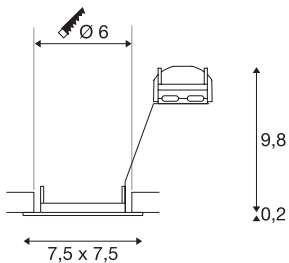

PIKA QPAR51

indoor recessed ceiling light, white, fixed, max. 50W

The PIKA QPAR51 square and rigid 240V recessed fitting is available in white, chrome, brass and silver-grey. PIKA is a modern spotlight for extraordinary lighting. The electrical connection is made directly to the 230V mains supply.

TECHNICAL DATA

Item no.:	1002204
Socket	GU10
Lamp	QPAR51
Number of sockets	1
Lamps included	0
Primary nominal voltage	230V ~50Hz mA/V
Length	7.5 cm
Width	7.5 cm
Height	10.0 cm
Installation diameter	6.0 cm
Installation depth	10.0 cm
Net weight	0.131 kg
Gross weight	0.16 kg
IP Code	IP 20
Safety class	II
Assembly	Recessed
Assembly details	Ceiling
Number of through-wires	10
Wattage	50 W
Color	white
BIG WHITE Page	397