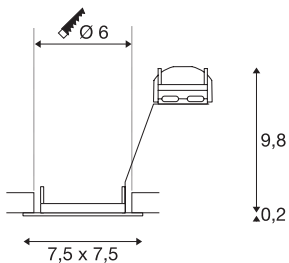

PIKA QPAR51

indoor recessed ceiling light, chrome, fixed, max. 50W

The square and rigid 240V recessed fitting PIKA QPAR51 is available with a white, chrome, brass or silver-grey housing, and allows the desired beam angle to be individually directed. PIKA is a modern spotlight for extraordinary lighting. The electrical connection is made directly to the 230V mains supply.

TECHNICAL DATA

Item no.:	1002205
Socket	GU10
Lamp	QPAR51
Number of sockets	1
Lamps included	0
Primary nominal voltage	230V ~50Hz mA/V
Length	7.5 cm
Width	7.5 cm
Height	10.0 cm
Installation diameter	6.0 cm
Installation depth	10.0 cm
Net weight	0.131 kg
Gross weight	0.16 kg
IP Code	IP 20
Safety class	II
Assembly	Recessed
Assembly details	Ceiling
Number of through-wires	10
Wattage	50 W
Color	chrome
BIG WHITE Page	397