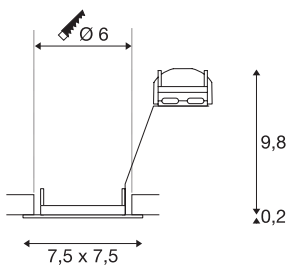

PIKA QPAR51

indoor recessed ceiling light, brass, fixed, max. 50W

The square and rigid 240V recessed fitting PIKA QPAR51 is available with a white, chrome, brass or silver-grey housing, and allows the desired beam angle to be individually directed. PIKA is a modern spotlight for extraordinary lighting. The electrical connection is made directly to the 230V mains supply.

TECHNICAL DATA

Item no.:	1002206
Socket	GU10
Lamp	QPAR51
Number of sockets	1
Lamps included	0
Primary nominal voltage	230V ~50Hz mA/V
Length	7.5 cm
Width	7.5 cm
Height	10.0 cm
Installation diameter	6.0 cm
Installation depth	10.0 cm
Net weight	0.129 kg
Gross weight	0.157 kg
IP Code	IP 20
Safety class	II
Assembly	Recessed
Assembly details	Ceiling
Number of through-wires	10
Wattage	50 W
Color	brass
BIG WHITE Page	397