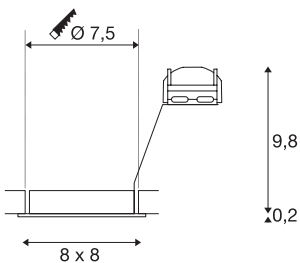

PIKA QPAR51

indoor recessed ceiling light, white, swivelling, max. 50W

The PIKA QPAR51 square and swivelling 240V recessed fitting is available with a white, chrome, brass or silver-grey housing. PIKA is a modern spotlight for extraordinary lighting. The electrical connection is made directly to the 230V mains supply.

TECHNICAL DATA

Item no.:	1002208
Socket	GU10
Lamp	QPAR51
Number of sockets	1
Lamps included	0
Primary nominal voltage	230V ~50Hz mA/V
Tilt range	30 °
Length	8.0 cm
Width	8.0 cm
Height	10.0 cm
Installation diameter	7.5 cm
Installation depth	10.0 cm
Net weight	0.155 kg
Gross weight	0.184 kg
IP Code	IP 20
Safety class	II
Assembly	Recessed
Assembly details	Ceiling
Number of through-wires	10
Wattage	50 W
Color	white
BIG WHITE Page	397