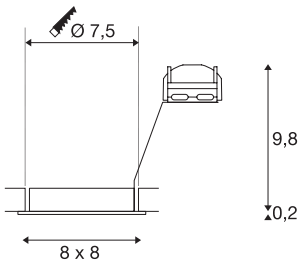

PIKA QPAR51

indoor recessed ceiling light, brass, swivelling, max. 50W

The PIKA QPAR51 square and swivelling 240V recessed fitting is available with a white, chrome, brass or silver-grey housing, and allows the desired beam angle to be individually directed. PIKA is a modern spotlight for extraordinary lighting. The electrical connection is made directly to the 230V mains supply.

TECHNICAL DATA

Item no.:	1002210
Socket	GU10
Lamp	QPAR51
Number of sockets	1
Lamps included	0
Primary nominal voltage	230V ~50Hz mA/V
Tilt range	30 °
Length	8.0 cm
Width	8.0 cm
Height	10.0 cm
Installation diameter	7.5 cm
Installation depth	10.0 cm
Net weight	0.156 kg
Gross weight	0.185 kg
IP Code	IP 20
Safety class	II
Assembly	Recessed
Assembly details	Ceiling
Number of through-wires	10
Wattage	50 W
Color	brass
BIG WHITE Page	397