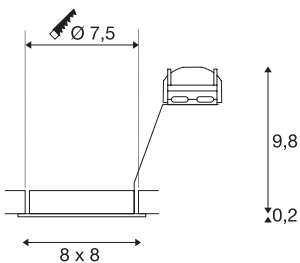

PIKA QPAR51

indoor recessed ceiling light, silver-grey, swivelling,
max. 50W

The PIKA QPAR51 square and swivelling 240V recessed fitting is available with a white, chrome, brass or silver-grey housing. PIKA is a modern spotlight for extraordinary lighting. The electrical connection is made directly to the 230V mains supply.

TECHNICAL DATA

Item no.:	1002211
Socket	GU10
Lamp	QPAR51
Number of sockets	1
Lamps included	0
Primary nominal voltage	230V ~50Hz mA/V
Tilt range	30 °
Length	8.0 cm
Width	8.0 cm
Height	10.0 cm
Installation diameter	7.5 cm
Installation depth	10.0 cm
Net weight	0.155 kg
Gross weight	0.198 kg
IP Code	IP 20
Safety class	II
Assembly	Recessed
Assembly details	Ceiling
Number of through-wires	10
Wattage	50 W
Color	grey
BIG WHITE Page	397