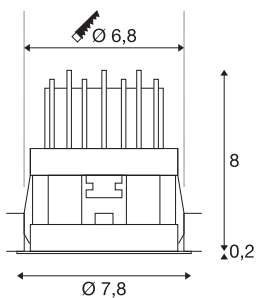

## HORN MAGNA LED outdoor recessed ceiling light

white, 3000K, 25°

The HORN MAGNA rigid LED recessed spot is made from aluminium and is an LED light solution for applications where point accent lighting and a low installation depth are required. The warm-white power LED provides the required illumination strength. To operate, the spot needs a suitable constant current driver rated at 500mA. This luminaire contains built-in LED lamps.

### TECHNICAL DATA

Item no.:	1002591
Secondary power / secondary voltage	500 mA/V
Height	8.2 cm
Diameter	7.8 cm
Installation diameter	6.8 cm
Installation depth	9.0 cm
Net weight	0.145 kg
Gross weight	0.209 kg
IP Code	IP 20
Safety class	III
Assembly	Recessed
Assembly details	Ceiling, Wall
Wattage	7.7 W
Lumen	470 lm
Colour temperature	3000 Kelvin
Beam angle	25 °
Color	white
CRI	>80
Binning	3
LXXBXX data	70/50
Service life	30000 h
Maximum ambient temperature	30 °C