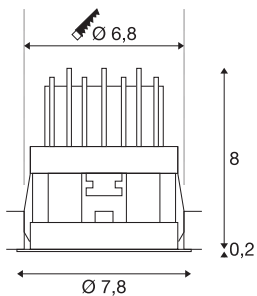

HORN MAGNA LED outdoor recessed ceiling light

black, 3000K, 25°

The HORN MAGNA rigid LED recessed spot is made from aluminium and is an LED light solution for applications where point accent lighting and a low installation depth are required. The warm-white power LED provides the required illumination strength. To operate, the spot needs a suitable constant current driver rated at 500mA. This luminaire contains built-in LED lamps.

TECHNICAL DATA

Item no.:	1002592
Secondary power / secondary voltage	500 mA/V
Height	8.2 cm
Diameter	7.8 cm
Installation diameter	6.8 cm
Installation depth	9.0 cm
Net weight	0.144 kg
Gross weight	0.22 kg
IP Code	IP 20
Safety class	III
Assembly	Recessed
Assembly details	Ceiling, Wall
Wattage	7.7 W
Lumen	415 lm
Colour temperature	3000 Kelvin
Beam angle	25 °
Color	black
CRI	>80
Binning	3
LXXBXX data	70/50
Service life	30000 h
Maximum ambient temperature	30 °C