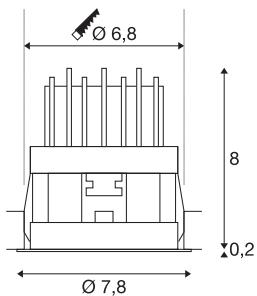

## HORN MAGNA LED outdoor recessed ceiling light

white/black, 3000K, 25°

The HORN MAGNA rigid LED recessed spot is made from aluminium and is an LED light solution for applications where point accent lighting and a low installation depth are required. The warm-white power LED provides the required illumination strength. To operate, the spot needs a suitable constant current driver rated at 500mA. This luminaire contains built-in LED lamps.

### TECHNICAL DATA

Item no.:	1002593
Secondary power / secondary voltage	500 mA/V
Height	8.2 cm
Diameter	7.8 cm
Installation diameter	6.8 cm
Installation depth	9.0 cm
Net weight	0.18 kg
Gross weight	0.192 kg
IP Code	IP 20
Safety class	III
Assembly	Recessed
Assembly details	Ceiling, Wall
Wattage	7.7 W
Lumen	415 lm
Colour temperature	3000 Kelvin
Beam angle	25 °
Color	white
CRI	>80
Binning	3
LXXBXX data	70/50
Service life	30000 h
Maximum ambient temperature	30 °C