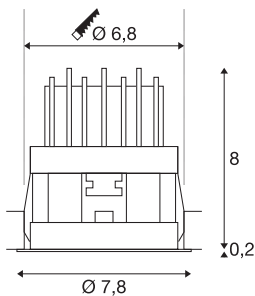

HORN MAGNA LED outdoor recessed ceiling light

black/gold, 3000K, 25°

The HORN MAGNA rigid LED recessed spot is made from aluminium and is an LED light solution for applications where point accent lighting and a low installation depth are required. The warm-white power LED provides the required illumination strength. To operate, the spot needs a suitable constant current driver rated at 500mA. This luminaire contains built-in LED lamps.

TECHNICAL DATA

Item no.:	1002594
Lamps included	0
Secondary power / secondary voltage	500 mA/V
Height	8.2 cm
Diameter	7.8 cm
Installation diameter	6.8 cm
Installation depth	9.0 cm
Net weight	0.145 kg
Gross weight	0.208 kg
IP Code	IP 20
Safety class	III
Assembly	Recessed
Assembly details	Ceiling, Wall
Wattage	7.7 W
Lumen	470 lm
Colour temperature	2900 Kelvin
Beam angle	25 °
Color	black
CRI	>80
Binning	3
LXXBXX data	70/50
Service life	30000 h