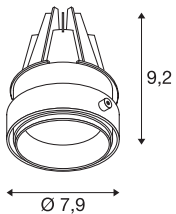

TECHNICAL DATA

Item no.:	1002599
Secondary power / secondary voltage	350 mA/V
Height	9.2 cm
Diameter	7.9 cm
Net weight	0.21 kg
Gross weight	0.224 kg
IP Code	IP 20
Safety class	III
Assembly	Recessed
Assembly details	Ceiling with Acc.
Wattage	13.3 W
Lumen	1150 lm
Colour temperature	3000 Kelvin
Beam angle	50 °
Color	grey
CRI	>80
Binning	3
LXXBXX data	70/50
Service life	30000 h
Maximum ambient temperature	30 °C
BIG WHITE Page	438