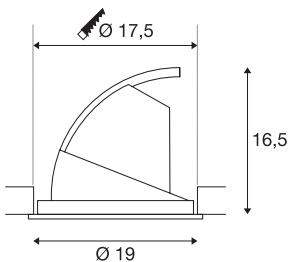

GIMBLE IN 175

Indoor LED recessed ceiling light, white, 3000K

The Premium LED installed in the GIMBLE IN 175 recessed ceiling light gives off a particularly warm light. Of course, the light outlet of this recessed ceiling light is tilt-able. With a CRI value of greater than or equal to 90, the GIMBLE IN 175 is ideal for true-colour lighting of rooms. This should be your choice of recessed ceiling light if colour rendering is very important to you. This recessed ceiling light is sustainable and low-maintenance thanks to the anticipated service life of 30,000 hours.

TECHNICAL DATA

Item no.:	1002881
Lamps included	0
Secondary power / secondary voltage	10001050 mA/V
Vertical tilting range	50 °
Horizontal rotation range	350 °
Height	16.5 cm
Diameter	19.0 cm
Installation diameter	17.5 cm
Installation depth	16.5 cm
Net weight	0.802 kg
Gross weight	1.216 kg
IP Code	IP 20
Safety class	III
Assembly	Recessed
Assembly details	Ceiling
Wattage	38 W
Lumen	3340 lm
Colour temperature	3000 Kelvin
Beam angle	36 °
Color	white
CRI	>90
Binning	3