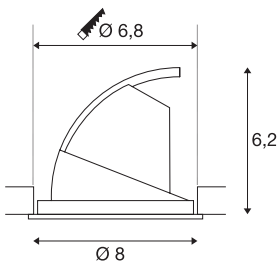

## GIMBLE IN 68

Indoor LED recessed ceiling light, white, 4000K

The Premium LED installed in the GIMBLE IN 68 recessed ceiling light gives off a particularly warm light. Of course, the light outlet of this recessed ceiling light is tiltable. With a CRI value of greater than or equal to 90, the GIMBLE IN 68 is ideal for true-colour lighting of rooms. This should be your choice of recessed ceiling light if colour rendering is very important to you. This recessed ceiling light is sustainable and low-maintenance thanks to the anticipated service life of 30,000 hours.

## TECHNICAL DATA

Item no.:	1002885
Lamps included	0
Secondary power / secondary voltage	350 mA/V
Vertical tilting range	45 °
Horizontal rotation range	350 °
Height	6.2 cm
Diameter	8.0 cm
Installation diameter	6.8 cm
Installation depth	6.0 cm
Net weight	0.121 kg
Gross weight	0.218 kg
IP Code	IP 20
Safety class	III
Assembly	Recessed
Assembly details	Ceiling
Wattage	6 W
Lumen	560 lm
Colour temperature	4000 Kelvin
Beam angle	36 °
Color	white
CRI	>90
Binning	3