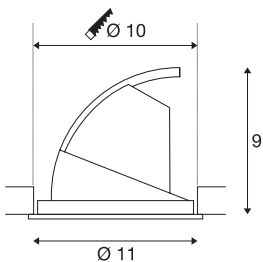

## GIMBLE IN 100

Indoor LED recessed ceiling light, white, 4000K

The Premium LED installed in the GIMBLE IN 100 recessed ceiling light gives off a particularly warm light. Of course, the light outlet of this recessed ceiling light is tiltable. With a CRI value of greater than or equal to 90, the GIMBLE IN 100 is ideal for true-colour lighting of rooms. This should be your choice of recessed ceiling light if colour rendering is very important to you. This recessed ceiling light is sustainable and low-maintenance thanks to the anticipated service life of 30,000 hours.

## TECHNICAL DATA

Item no.:	1002886
Lamps included	0
Secondary power / secondary voltage	350 mA/V
Vertical tilting range	45 °
Horizontal rotation range	350 °
Height	9.0 cm
Diameter	11.0 cm
Installation diameter	10.0 cm
Installation depth	9.0 cm
Net weight	0.233 kg
Gross weight	0.374 kg
IP Code	IP 20
Safety class	III
Assembly	Recessed
Assembly details	Ceiling
Wattage	13 W
Lumen	1140 lm
Colour temperature	4000 Kelvin
Beam angle	36 °
Color	white
CRI	>90
Binning	3