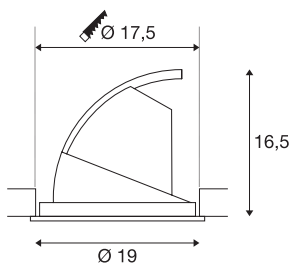

GIMBLE IN 175

Indoor LED recessed ceiling light, white, 4000K

The Premium LED installed in the GIMBLE IN 175 recessed ceiling light gives off a particularly warm light. Of course, the light outlet of this recessed ceiling light is tiltable. With a CRI value of greater than or equal to 90, the GIMBLE IN 175 is ideal for true-colour lighting of rooms. This should be your choice of recessed ceiling light if colour rendering is very important to you. This recessed ceiling light is sustainable and low-maintenance thanks to the anticipated service life of 30,000 hours.

TECHNICAL DATA

Item no.:	1002887
Lamps included	0
Secondary power / secondary voltage	10001050 mA/V
Vertical tilting range	50 °
Horizontal rotation range	350 °
Height	16.5 cm
Diameter	19.0 cm
Installation diameter	17.5 cm
Installation depth	16.5 cm
Net weight	0.82 kg
Gross weight	1.229 kg
IP Code	IP 20
Safety class	III
Assembly	Recessed
Assembly details	Ceiling
Wattage	38 W
Lumen	3550 lm
Colour temperature	4000 Kelvin
Beam angle	36 °
Color	white
CRI	>90
Binning	3