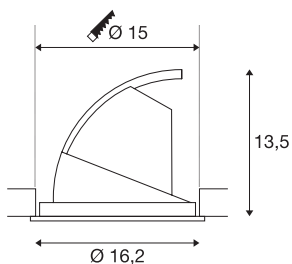

## GIMBLE IN 150

Indoor LED recessed ceiling light, white, 4000K

The Premium LED installed in the GIMBLE IN 150 recessed ceiling light gives off a particularly warm light. Of course, the light outlet of this recessed ceiling light is tiltable. With a CRI value of greater than or equal to 90, the GIMBLE IN 150 is ideal for true-colour lighting of rooms. This should be your choice of recessed ceiling light if colour rendering is very important to you. This recessed ceiling light is sustainable and low-maintenance thanks to the anticipated service life of 30,000 hours.

## TECHNICAL DATA

Item no.:	1002889
Lamps included	0
Secondary power / secondary voltage	700 mA/V
Vertical tilting range	50 °
Horizontal rotation range	350 °
Height	13.5 cm
Diameter	16.2 cm
Installation diameter	15.0 cm
Installation depth	13.5 cm
Net weight	0.579 kg
Gross weight	0.823 kg
IP Code	IP 20
Safety class	III
Assembly	Recessed
Assembly details	Ceiling
Wattage	25.5 W
Lumen	2490 lm
Colour temperature	4000 Kelvin
Beam angle	36 °
Color	white
CRI	>90
Binning	3