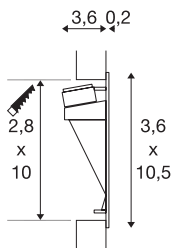

NOTAPO I

Indoor recessed wall light 3000K white

Aluminium recessed wall light NOTAPO I WL. The invisibly installed LED emits its light indirectly onto the surface to be illuminated. This makes glare-free illumination of walkways and staircases possible, for example. The NOTAPO I recessed fitting is available with a white housing. An installation frame and a mounting box for installation in masonry are optionally available. This luminaire contains built-in LED lamps.

TECHNICAL DATA

Item no.:	1002979
Secondary power / secondary voltage	700 mA/V
Width	3.6 cm
Height	10.5 cm
Depth	3.8 cm
Installation length	10.0 cm
Installation width	2.8 cm
Installation depth	5.0 cm
Net weight	0.078 kg
Gross weight	0.119 kg
IP Code	IP 20
Safety class	III
Assembly	Recessed
Assembly details	Wall, Wall with Acc.
Wattage	2.2 W
Lumen	6 lm
Colour temperature	3000 Kelvin
Color	white
CRI	>90
Binning	6
LXXBXX data	70/50
Service life	35000 h