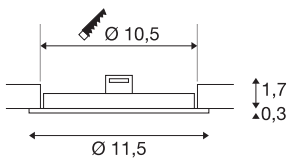

## TECHNICAL DATA

Item no.:	1003008
Secondary power / secondary voltage	200 mA/V
Height	2.0 cm
Diameter	11.5 cm
Installation diameter	10.5 cm
Installation depth	3.0 cm
Net weight	0.106 kg
Gross weight	0.142 kg
IP Code	IP 20
Safety class	III
Impact resistance class	IK02
Impact resistance	0,20000000000000001 Joule
Assembly	Recessed
Assembly details	Ceiling
Wattage	6 W
Lumen	470 lm
Colour temperature	3000 Kelvin
Color	white
CRI	>80
Binning	6
LXXBXX data	70/50
Service life	48000 h