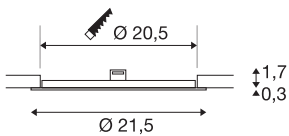

SENSER 24

Indoor LED recessed ceiling light round white 3000K

The SENSER recessed fitting made from aluminium is available in white and silver-grey, and with a round or square shade. The rigid Premium LED insert produces homogeneous base illumination over a wide area thanks to its extensive beam angle. If you are looking for a recessed ceiling light with a shallow installation depth, SENSER is just the job.

TECHNICAL DATA

Item no.:	1003010
Secondary power / secondary voltage	500 mA/V
Height	2.0 cm
Diameter	21.5 cm
Installation diameter	20.5 cm
Installation depth	3.0 cm
Net weight	0.308 kg
Gross weight	0.386 kg
IP Code	IP 20
Safety class	III
Impact resistance class	IK02
Impact resistance	0,20000000000000001 Joule
Assembly	Recessed
Assembly details	Ceiling
Wattage	13 W
Lumen	1200 lm
Colour temperature	3000 Kelvin
Color	white
CRI	>80
Binning	6
LXXBXX data	70/50
Service life	48000 h