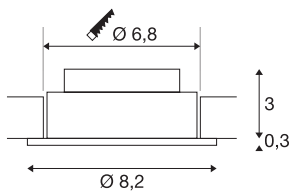

NEW TRIA 68 I CS

Indoor LED recessed ceiling light black round 3000K
38° incl. driver clip springs

Are you looking for amazing light for your rooms? You get this thanks to the integrated Premium LED in the NEW TRIA 68 I CS recessed ceiling light. With a CRI value of equal to or greater than 80, the recessed ceiling light NEW TRIA 68 I CS is particularly suitable for illuminating of sales or office premises.

TECHNICAL DATA

Item no.:	1003057
Primary nominal voltage	100-240V ~50/60Hz mA/V
Secondary power / secondary voltage	350 mA/V
Vertical tilting range	30 °
Height	3.3 cm
Diameter	8.2 cm
Installation diameter	6.8 cm
Installation depth	3.5 cm
Net weight	0.202 kg
Gross weight	0.254 kg
IP Code	IP 20
Safety class	II
Assembly	Recessed
Assembly details	Ceiling
Wattage	5.3 W
Lumen	300 lm
Colour temperature	3000 Kelvin
Beam angle	38 °
Color	black
Binning	4
LXXBXX data	70/50
Service life	40000 h