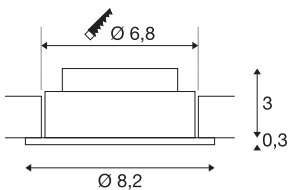

NEW TRIA 68 I CS

Indoor LED recessed ceiling light black round 2700K
38° incl. driver clip springs

You get particularly pleasant light for your living areas and business premises from the integrated Premium LED in the NEW TRIA 68 I CS recessed ceiling light. With a CRI value of greater than or equal to 80, the NEW TRIA 68 I CS is very suitable for true-colour lighting of sales or office premises. This recessed ceiling light is sustainable and low-maintenance thanks to the anticipated service life of 40,000 hours.

TECHNICAL DATA

Item no.:	1003058
Primary nominal voltage	100-240V ~50/60Hz mA/V
Secondary power / secondary voltage	350 mA/V
Vertical tilting range	30 °
Height	3.3 cm
Diameter	8.2 cm
Installation diameter	6.8 cm
Installation depth	3.5 cm
Net weight	0.211 kg
Gross weight	0.259 kg
IP Code	IP 20
Safety class	II
Assembly	Recessed
Assembly details	Ceiling
Wattage	5.3 W
Lumen	300 lm
Colour temperature	2700 Kelvin
Beam angle	38 °
Color	black
Binning	4
LXXBXX data	70/50
Service life	40000 h