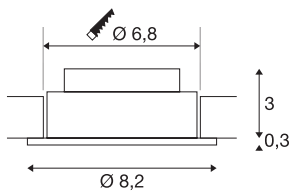

NEW TRIA 68 I CS

Indoor LED recessed ceiling light alu round 2700K 38°
incl. driver clip springs

The premium LED integrated in the NEW TRIA 68 I CS recessed ceiling light gives off a particularly warm light. With a CRI value of greater than or equal to 80, the NEW TRIA 68 I CS is very suitable for true-colour lighting of office or sales premises. This recessed ceiling light is sustainable and low-maintenance thanks to the anticipated service life of 40,000 hours.

TECHNICAL DATA

Item no.:	1003060
Primary nominal voltage	100-240V ~50/60Hz mA/V
Secondary power / secondary voltage	350 mA/V
Vertical tilting range	30 °
Height	3.3 cm
Diameter	8.2 cm
Installation diameter	6.8 cm
Installation depth	3.5 cm
Net weight	0.2 kg
Gross weight	0.249 kg
IP Code	IP 20
Safety class	II
Assembly	Recessed
Assembly details	Ceiling
Wattage	5.3 W
Lumen	300 lm
Colour temperature	2700 Kelvin
Beam angle	38 °
Color	aluminium
Binning	4
LXXBXX data	70/50
Service life	40000 h