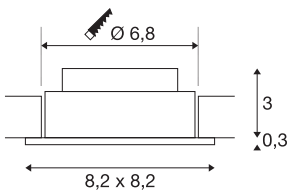

NEW TRIA 68 I CS

Indoor LED recessed ceiling light black square 3000K
38° incl. driver clip springs

Are you looking for amazing light for your living areas and business premises? You get this thanks to the integrated Premium LED in the NEW TRIA 68 I CS recessed ceiling light. With a CRI value of greater than or equal to 80, the NEW TRIA 68 I CS recessed ceiling light is very suitable for illuminating office or sales premises. This recessed ceiling light is extremely sustainable and low-maintenance thanks to the anticipated service life of 40,000 hours.

TECHNICAL DATA

Item no.:	1003061
Primary nominal voltage	100-240V ~50/60Hz mA/V
Secondary power / secondary voltage	350 mA/V
Vertical tilting range	30 °
Length	8.2 cm
Width	8.2 cm
Height	3.3 cm
Installation diameter	6.8 cm
Installation depth	3.5 cm
Net weight	0.214 kg
Gross weight	0.266 kg
IP Code	IP 20
Safety class	II
Assembly	Recessed
Assembly details	Ceiling
Wattage	5.3 W
Lumen	300 lm
Colour temperature	3000 Kelvin
Beam angle	38 °
Color	black
Binning	4
LXXBXX data	70/50