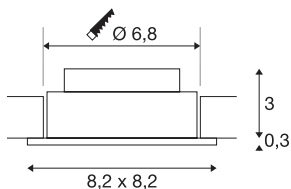

NEW TRIA 68 I CS

Indoor LED recessed ceiling light white square 2700K
38° incl. driver clip springs

You get particularly pleasant light for your rooms thanks to the integrated Premium LED in the NEW TRIA 68 I CS recessed ceiling light. With a CRI value of greater than or equal to 80, the NEW TRIA 68 I CS is very suitable for true-colour lighting of office or sales premises. This recessed ceiling light is sustainable and low-maintenance thanks to the anticipated service life of 40,000 hours.

TECHNICAL DATA

Item no.:	1003063
Primary nominal voltage	100-240V ~50/60Hz mA/V
Secondary power / secondary voltage	350 mA/V
Vertical tilting range	30 °
Length	8.2 cm
Width	8.2 cm
Height	3.3 cm
Installation diameter	6.8 cm
Installation depth	3.5 cm
Net weight	0.22 kg
Gross weight	0.271 kg
IP Code	IP 20
Safety class	II
Assembly	Recessed
Assembly details	Ceiling
Wattage	5.3 W
Lumen	300 lm
Colour temperature	2700 Kelvin
Beam angle	38 °
Color	white
Binning	4
LXXBXX data	70/50

Service life	40000 h
Maximum ambient temperature	40 °C
BIG WHITE Page	427

Notes
