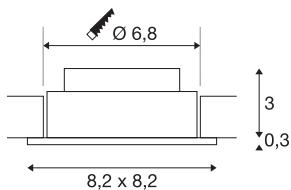

NEW TRIA 68 I CS

Indoor LED recessed ceiling light alu square 2700K 38°
incl. driver clip springs

You get particularly pleasant light for your living areas and business premises from the integrated Premium LED in the NEW TRIA 68 I CS recessed ceiling light. With a CRI value of greater than or equal to 80, the NEW TRIA 68 I CS is very suitable for true-colour lighting of sales or office premises. This recessed ceiling light is particularly sustainable and low-maintenance thanks to the service life of 40,000 hours.

TECHNICAL DATA

Item no.:	1003064
Primary nominal voltage	100-240V ~50/60Hz mA/V
Secondary power / secondary voltage	350 mA/V
Vertical tilting range	30 °
Length	8.2 cm
Width	8.2 cm
Height	3.3 cm
Installation diameter	6.8 cm
Installation depth	3.5 cm
Net weight	0.209 kg
Gross weight	0.259 kg
IP Code	IP 20
Safety class	II
Assembly	Recessed
Assembly details	Ceiling
Wattage	5.3 W
Lumen	300 lm
Colour temperature	2700 Kelvin
Beam angle	38 °
Color	aluminium
Binning	4
LXXBXX data	70/50

Service life	40000 h
Maximum ambient temperature	40 °C
BIG WHITE Page	427

Notes
