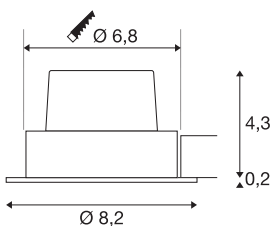

NEW TRIA 68 I CS

Indoor LED recessed ceiling light black 2700K round

You get particularly pleasant, dimmable light for your rooms thanks to the integrated Premium LED in the NEW TRIA 68 I CS recessed ceiling light. Of course, there are many usage options for the luminaire. The NEW TRIA 68 I CS is particularly suitable as a spotlight for accent lighting. With a CRI value of greater than or equal to 80, the NEW TRIA 68 I CS is very suitable for true-colour lighting of sales or office premises. The anticipated service life of 40,000 hours makes the NEW TRIA 68 I CS sustainable and low-maintenance. A convenient ceiling cut-out with a standard core bit is possible, making installation easier.

TECHNICAL DATA

Item no.:	1003065
Primary nominal voltage	220-240V ~50/60Hz mA/V
Secondary power / secondary voltage	500 mA/V
Vertical tilting range	20 °
Height	4.5 cm
Diameter	8.2 cm
Installation diameter	6.8 cm
Installation depth	5.0 cm
Net weight	0.279 kg
Gross weight	0.327 kg
IP Code	IP 20
Safety class	II
Assembly	Recessed
Assembly details	Ceiling
Dimming technology	Leading edge
Wattage	11 W
Lumen	800 lm
Colour temperature	2700 Kelvin
Beam angle	38 °
Color	black
CRI	>80
Binning	3