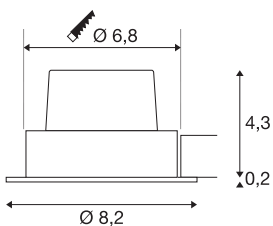

## TECHNICAL DATA

Item no.:	1003066
Primary nominal voltage	220-240V ~50/60Hz mA/V
Secondary power / secondary voltage	500 mA/V
Vertical tilting range	20 °
Height	4.5 cm
Diameter	8.2 cm
Installation diameter	6.8 cm
Installation depth	5.0 cm
Net weight	0.269 kg
Gross weight	0.316 kg
IP Code	IP 20
Safety class	II
Assembly	Recessed
Assembly details	Ceiling
Dimming technology	Leading edge
Wattage	11 W
Lumen	800 lm
Colour temperature	2700 Kelvin
Beam angle	38 °
Color	white
CRI	>80
Binning	3