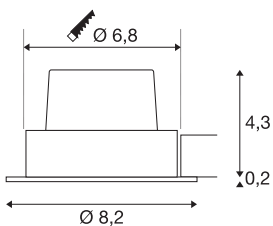

NEW TRIA 68 I CS

Indoor LED recessed ceiling light alu 2700K round

Are you looking for amazing, dimmable light for your living areas and business premises? You get this thanks to the integrated Premium LED in the NEW TRIA 68 I CS recessed ceiling light. Of course, there are many different usage options for the luminaire. The NEW TRIA 68 I CS is particularly suitable as a spotlight for accent lighting. With a CRI value of greater than or equal to 80, the NEW TRIA 68 I CS recessed ceiling light is very suitable for true-colour lighting of sales or office premises. This recessed ceiling light is sustainable and low-maintenance thanks to the anticipated service life of 40,000 hours. A convenient ceiling cut-out with a standard core bit is possible, making installation easier.

TECHNICAL DATA

Item no.:	1003067
Primary nominal voltage	220-240V ~50/60Hz mA/V
Secondary power / secondary voltage	500 mA/V
Vertical tilting range	20 °
Height	4.5 cm
Diameter	8.2 cm
Installation diameter	6.8 cm
Installation depth	5.0 cm
Net weight	0.26 kg
Gross weight	0.278 kg
IP Code	IP 20
Safety class	II
Assembly	Recessed
Assembly details	Ceiling
Dimming technology	Leading edge
Wattage	11 W
Lumen	800 lm
Colour temperature	2700 Kelvin
Beam angle	38 °
Color	aluminium
CRI	>80
Binning	3