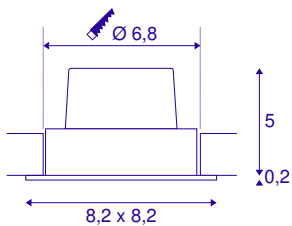

### Indoor LED recessed ceiling light black 2700K square

The Premium LED integrated in the NEW TRIA 68 I CS recessed ceiling light gives off a particularly warm, dimmable light. The NEW TRIA 68 I CS spot is suitable for accentuation. With a CRI value of greater than or equal to 80, the NEW TRIA 68 I CS recessed ceiling light is very suitable for true-colour lighting of sales or office premises. The anticipated service life of 40,000 hours makes the NEW TRIA 68 I CS sustainable and low-maintenance. A convenient ceiling cut-out with a standard core bit is possible, making installation easier.

## TECHNICAL DATA

Item no.:	1003068
Primary nominal voltage	220-240V ~50/60Hz mA/V
Secondary power / secondary voltage	500 mA/V
Vertical tilting range	20 °
Length	8.2 cm
Width	8.2 cm
Height	4.5 cm
Installation diameter	6.8 cm
Installation depth	5.0 cm
Net weight	0.281 kg
Gross weight	0.345 kg
IP Code	IP 20
Safety class	II
Assembly	Recessed
Assembly details	Ceiling
Dimming technology	Leading edge
Wattage	11 W
Lumen	800 lm
Colour temperature	2700 Kelvin
Beam angle	38 °
Color	black
CRI	>80