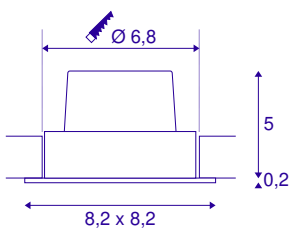

## NEW TRIA 68 I CS

Indoor LED recessed ceiling light white 2700K square

Are you looking for amazing, dimmable light for your room? You get this thanks to the integrated Premium LED in the NEW TRIA 68 I CS recessed ceiling light. With the NEW TRIA 68 I CS you have a spot which is very suitable for accentuation. With a CRI value of greater than or equal to 80, the NEW TRIA 68 I CS is very suitable for true-colour lighting of office or sales premises. This recessed ceiling light is extremely sustainable and low-maintenance thanks to the anticipated service life of 40,000 hours. A convenient ceiling cut-out with a standard core bit is possible, making installation easier.

## TECHNICAL DATA

Item no.:	1003069
Primary nominal voltage	220-240V ~50/60Hz mA/V
Secondary power / secondary voltage	500 mA/V
Vertical tilting range	20 °
Length	8.2 cm
Width	8.2 cm
Height	4.5 cm
Installation diameter	6.8 cm
Installation depth	5.0 cm
Net weight	0.281 kg
Gross weight	0.344 kg
IP Code	IP 20
Safety class	II
Assembly	Recessed
Assembly details	Ceiling
Dimming technology	Leading edge
Wattage	11 W
Lumen	800 lm
Colour temperature	2700 Kelvin
Beam angle	38 °
Color	white
CRI	>80