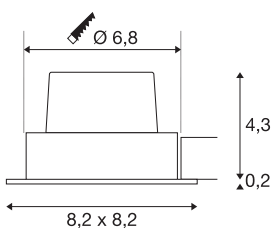

NEW TRIA 68 I CS

Indoor LED recessed ceiling light alu 2700K square

Are you looking for amazing, dimmable light for your rooms? You get this thanks to the integrated Premium LED in the NEW TRIA 68 I CS recessed ceiling light. Of course, there are many different usage options for the luminaire. The NEW TRIA 68 I CS is particularly suitable as a spot-light for accent lighting. With a CRI value of greater than or equal to 80, the NEW TRIA 68 I CS recessed ceiling light is very suitable for true-colour lighting of sales or office premises. This recessed ceiling light is sustainable and low-maintenance thanks to the anticipated service life of 40,000 hours. A convenient ceiling cut-out with a standard core bit is possible, making installation easier.

TECHNICAL DATA

Item no.:	1003070
Primary nominal voltage	220-240V ~50/60Hz mA/V
Secondary power / secondary voltage	500 mA/V
Vertical tilting range	20 °
Length	8.2 cm
Width	8.2 cm
Height	4.5 cm
Installation diameter	6.8 cm
Installation depth	5.0 cm
Net weight	0.279 kg
Gross weight	0.343 kg
IP Code	IP 20
Safety class	II
Assembly	Recessed
Assembly details	Ceiling
Dimming technology	Leading edge
Wattage	11 W
Lumen	800 lm
Colour temperature	2700 Kelvin
Beam angle	38 °
Color	aluminium
CRI	>80