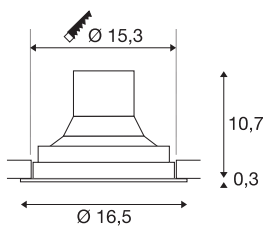

TECHNICAL DATA

Item no.:	1003299
Lamps included	0
Primary nominal voltage	220-240V ~50/60Hz mA/V
Secondary power / secondary voltage	750 mA/V
Vertical tilting range	30 °
Height	11.0 cm
Diameter	16.5 cm
Installation diameter	15.3 cm
Installation depth	10.7 cm
Net weight	0.898 kg
Gross weight	1.068 kg
IP Code	IP 20
Safety class	II
Assembly	Recessed
Assembly details	Ceiling
Wattage	31 W
Lumen	2600 lm
Colour temperature	3000 Kelvin
Beam angle	60 °
Color	black
CRI	>90
Binning	3