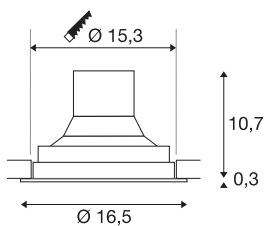

## TECHNICAL DATA

Item no.:	1003300
Lamps included	0
Primary nominal voltage	220-240V ~50/60Hz mA/V
Secondary power / secondary voltage	750 mA/V
Vertical tilting range	30 °
Height	11.0 cm
Diameter	16.5 cm
Installation diameter	15.3 cm
Installation depth	10.7 cm
Net weight	0.9 kg
Gross weight	0.963 kg
IP Code	IP 20
Safety class	II
Assembly	Recessed
Assembly details	Ceiling
Wattage	31 W
Lumen	2600 lm
Colour temperature	3000 Kelvin
Beam angle	60 °
Color	white
CRI	>90
Binning	3