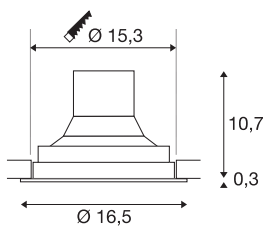

TECHNICAL DATA

Item no.:	1003301
Lamps included	0
Primary nominal voltage	220-240V ~50/60Hz mA/V
Secondary power / secondary voltage	950 mA/V
Vertical tilting range	30 °
Height	11.0 cm
Diameter	16.5 cm
Installation diameter	15.3 cm
Installation depth	10.7 cm
Net weight	0.916 kg
Gross weight	1.074 kg
IP Code	IP 20
Safety class	II
Assembly	Recessed
Assembly details	Ceiling
Wattage	36 W
Lumen	3380 lm
Colour temperature	3000 Kelvin
Beam angle	60 °
Color	black
CRI	>90
Binning	3