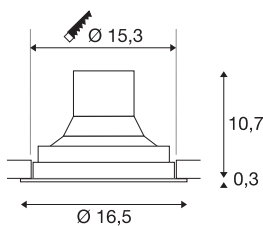

TECHNICAL DATA

Item no.:	1003303
Lamps included	0
Primary nominal voltage	220-240V ~50/60Hz mA/V
Secondary power / secondary voltage	750 mA/V
Vertical tilting range	30 °
Height	11.0 cm
Diameter	16.5 cm
Installation diameter	15.3 cm
Installation depth	10.7 cm
Net weight	0.933 kg
Gross weight	1.088 kg
IP Code	IP 20
Safety class	II
Assembly	Recessed
Assembly details	Ceiling
Wattage	31 W
Lumen	2700 lm
Colour temperature	4000 Kelvin
Beam angle	60 °
Color	black
CRI	>90
Binning	3