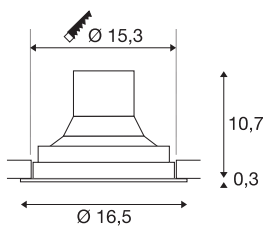

SUPROS

Indoor LED recessed ceiling light white round 4000K
60° CRI90 2700lm

The SUPROS light series impresses with its multitude of possible applications, excellent LED technology and its harmonious design. With its very high luminous flux, the SUPROS product family is ideally suited to replace power-hungry, conventional lighting installations. The wide-area reflector included in the delivers can be replaced by reflectors with narrower beam angles which are optionally available. This can be done without the need for tools. With the factory-installed LED driver, all the luminaires in the series are suitable for direct connection to the 230V mains supply.

TECHNICAL DATA

Item no.:	1003304
Lamps included	0
Primary nominal voltage	220-240V ~50/60Hz mA/V
Secondary power / secondary voltage	750 mA/V
Vertical tilting range	30 °
Height	11.0 cm
Diameter	16.5 cm
Installation diameter	15.3 cm
Installation depth	10.7 cm
Net weight	0.929 kg
Gross weight	1.06 kg
IP Code	IP 20
Safety class	II
Assembly	Recessed
Assembly details	Ceiling
Wattage	31 W
Lumen	2700 lm
Colour temperature	4000 Kelvin
Beam angle	60 °
Color	white
CRI	>90
Binning	3