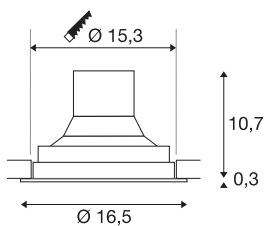

TECHNICAL DATA

Item no.:	1003305
Lamps included	0
Primary nominal voltage	220-240V ~50/60Hz mA/V
Secondary power / secondary voltage	950 mA/V
Vertical tilting range	30 °
Height	11.0 cm
Diameter	16.5 cm
Installation diameter	15.3 cm
Installation depth	10.7 cm
Net weight	0.925 kg
Gross weight	1.077 kg
IP Code	IP 20
Safety class	II
Assembly	Recessed
Assembly details	Ceiling
Wattage	36 W
Lumen	3520 lm
Colour temperature	4000 Kelvin
Beam angle	60 °
Color	black
CRI	>90
Binning	3