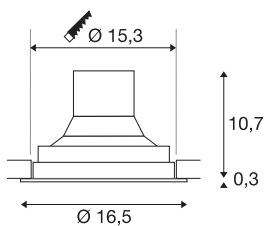

TECHNICAL DATA

Item no.:	1003306
Lamps included	0
Primary nominal voltage	220-240V ~50/60Hz mA/V
Secondary power / secondary voltage	950 mA/V
Vertical tilting range	30 °
Height	11.0 cm
Diameter	16.5 cm
Installation diameter	15.3 cm
Installation depth	10.7 cm
Net weight	0.92 kg
Gross weight	1.052 kg
IP Code	IP 20
Safety class	II
Assembly	Recessed
Assembly details	Ceiling
Wattage	36 W
Lumen	3520 lm
Colour temperature	4000 Kelvin
Beam angle	60 °
Color	white
CRI	>90
Binning	3