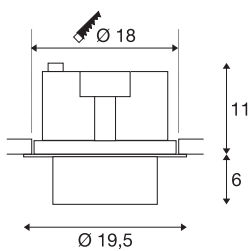

TECHNICAL DATA

Item no.:	1003307
Lamps included	0
Primary nominal voltage	220-240V ~50/60Hz mA/V
Secondary power / secondary voltage	750 mA/V
Vertical tilting range	60 °
Horizontal rotation range	350 °
Height	17.0 cm
Diameter	19.5 cm
Installation diameter	18.0 cm
Installation depth	11.5 cm
Net weight	1.529 kg
Gross weight	1.703 kg
IP Code	IP 20
Safety class	II
Assembly	Recessed
Assembly details	Ceiling
Wattage	31 W
Lumen	2600 lm
Colour temperature	3000 Kelvin
Beam angle	60 °
Color	black
CRI	>90