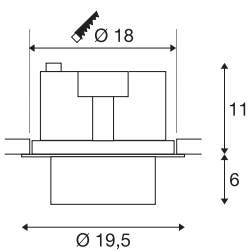

TECHNICAL DATA

Item no.:	1003308
Lamps included	0
Primary nominal voltage	220-240V ~50/60Hz mA/V
Secondary power / secondary voltage	750 mA/V
Vertical tilting range	60 °
Horizontal rotation range	350 °
Height	17.0 cm
Diameter	19.5 cm
Installation diameter	18.0 cm
Installation depth	11.5 cm
Net weight	1.51 kg
Gross weight	1.656 kg
IP Code	IP 20
Safety class	II
Assembly	Recessed
Assembly details	Ceiling
Wattage	31 W
Lumen	2600 lm
Colour temperature	3000 Kelvin
Beam angle	60 °
Color	white
CRI	>90