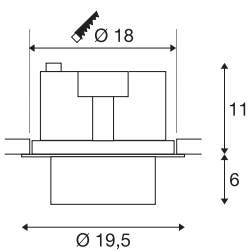

TECHNICAL DATA

Item no.:	1003309
Lamps included	0
Primary nominal voltage	220-240V ~50/60Hz mA/V
Secondary power / secondary voltage	950 mA/V
Vertical tilting range	60 °
Horizontal rotation range	350 °
Height	17.0 cm
Diameter	19.5 cm
Installation diameter	18.0 cm
Installation depth	11.5 cm
Net weight	1.61 kg
Gross weight	1.722 kg
IP Code	IP 20
Safety class	II
Assembly	Recessed
Assembly details	Ceiling
Wattage	36 W
Lumen	3380 lm
Colour temperature	3000 Kelvin
Beam angle	60 °
Color	black
CRI	>90