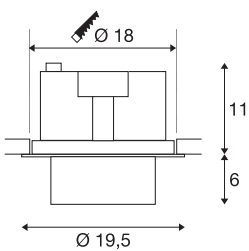

TECHNICAL DATA

Item no.:	1003310
Lamps included	0
Primary nominal voltage	220-240V ~50/60Hz mA/V
Secondary power / secondary voltage	950 mA/V
Vertical tilting range	60 °
Horizontal rotation range	350 °
Height	17.0 cm
Diameter	19.5 cm
Installation diameter	18.0 cm
Installation depth	11.5 cm
Net weight	1.61 kg
Gross weight	1.722 kg
IP Code	IP 20
Safety class	II
Assembly	Recessed
Assembly details	Ceiling
Wattage	36 W
Lumen	3380 lm
Colour temperature	3000 Kelvin
Beam angle	60 °
Color	white
CRI	>90