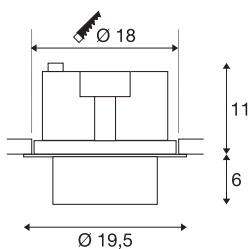

## TECHNICAL DATA

Item no.:	1003312
Lamps included	0
Primary nominal voltage	220-240V ~50/60Hz mA/V
Secondary power / secondary voltage	750 mA/V
Vertical tilting range	60 °
Horizontal rotation range	350 °
Height	17.0 cm
Diameter	19.5 cm
Installation diameter	18.0 cm
Installation depth	11.5 cm
Net weight	1.51 kg
Gross weight	1.666 kg
IP Code	IP 20
Safety class	II
Assembly	Recessed
Assembly details	Ceiling
Wattage	31 W
Lumen	2700 lm
Colour temperature	4000 Kelvin
Beam angle	60 °
Color	white
CRI	>90