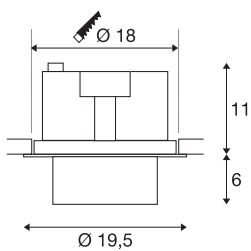

TECHNICAL DATA

Item no.:	1003314
Lamps included	0
Primary nominal voltage	220-240V ~50/60Hz mA/V
Secondary power / secondary voltage	950 mA/V
Vertical tilting range	60 °
Horizontal rotation range	350 °
Height	17.0 cm
Diameter	19.5 cm
Installation diameter	18.0 cm
Installation depth	11.5 cm
Net weight	1.61 kg
Gross weight	1.722 kg
IP Code	IP 20
Safety class	II
Assembly	Recessed
Assembly details	Ceiling
Wattage	36 W
Lumen	3520 lm
Colour temperature	4000 Kelvin
Beam angle	60 °
Color	white
CRI	>90