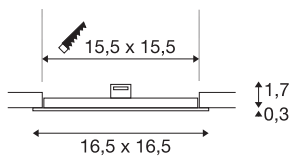

TECHNICAL DATA

Item no.:	1004698
Secondary power / secondary voltage	350 mA/V
Length	16.5 cm
Width	16.5 cm
Height	2.0 cm
Installation length	15.5 cm
Installation width	15.5 cm
Installation depth	3.0 cm
Net weight	0.22 kg
Gross weight	0.235 kg
IP Code	IP 20
Safety class	III
Assembly	Recessed
Assembly details	Ceiling
Wattage	9.7 W
Lumen	880 lm
Colour temperature	4000 Kelvin
Beam angle	110 °
Color	white
Service life	50000 h
BIG WHITE Page	449