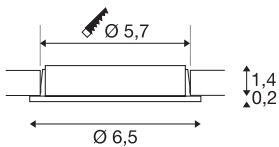

## DL 126

recessed fitting, LED, 2700K, round, chrome, 2.8W

The DL 126 recessed fitting impresses with its low height and it is therefore ideal for use with low installation depths. The six long-life SMD LEDs with a total power output of 3W ensure that you have the necessary level of illumination. The recessed fitting is available in white, chrome and brushed metal. A suitable 12V direct current power supply is needed for operation. This luminaire contains built-in warm-white LED lamps.

## TECHNICAL DATA

Item no.:	112162
Lamps included	0
Primary nominal voltage	12V mA/V
Height	1.6 cm
Diameter	6.5 cm
Installation diameter	5.7 cm
Installation depth	1.4 cm
Net weight	0.119 kg
Gross weight	0.141 kg
IP Code	IP 20
Safety class	III
Assembly	Recessed
Assembly details	Ceiling
Wattage	2.8 W
Lumen	160 lm
Colour temperature	2700 Kelvin
Beam angle	90 °
Color	chrome
CRI	>80
Binning	6
LXXBXX data	70/50
Service life	30000 h