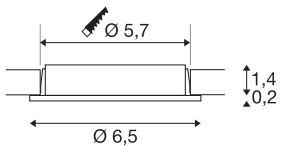

DL 126

recessed fitting, LED SMD, 3000K, round, white, max. 3W, incl. leaf springs

The DL 126 recessed fitting impresses with its low height and it is therefore ideal for use with low installation depths. The six long-life SMD LEDs with a total power output of 3W ensure that you have the necessary level of illumination. The recessed fitting is available with a shutter coloured white, chrome and brushed metal. A suitable 12V direct current power supply is needed for operation. This luminaire contains built-in warm-white LED lamps.

TECHNICAL DATA

| | |
|-------------------------|---------------|
| Item no.: | 112221 |
| Lamps included | 0 |
| Primary nominal voltage | 12V mA/V |
| Height | 1.6 cm |
| Diameter | 6.5 cm |
| Installation diameter | 5.7 cm |
| Installation depth | 1.4 cm |
| Net weight | 0.121 kg |
| Gross weight | 0.144 kg |
| IP Code | IP 20 |
| Safety class | III |
| Assembly | Recessed |
| Assembly details | Ceiling, Wall |
| Wattage | 2.8 W |
| Lumen | 160 lm |
| Colour temperature | 3000 Kelvin |
| Beam angle | 90 ° |
| Color | white |
| CRI | >80 |
| Binning | 6 |
| LXXBXX data | 70/50 |
| Service life | 30000 h |