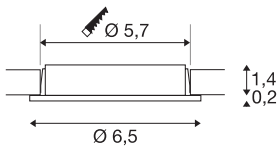

DL 126

recessed fitting, LED SMD, 3000K, round, chrome, max. 3W, incl. leaf springs

The DL 126 recessed fitting impresses with its low height and it is therefore ideal for use with low installation depths. The six long-life SMD LEDs with a total power output of 3W ensure that you have the necessary level of illumination. The recessed fitting is available with a shutter coloured white, chrome and brushed metal. A suitable 12V direct current power supply is needed for operation. This luminaire contains built-in warm-white LED lamps.

TECHNICAL DATA

Item no.:	112222
Lamps included	0
Primary nominal voltage	12V mA/V
Height	1.6 cm
Diameter	6.5 cm
Installation diameter	5.7 cm
Installation depth	1.4 cm
Net weight	0.117 kg
Gross weight	0.139 kg
IP Code	IP 20
Safety class	III
Assembly	Recessed
Assembly details	Ceiling, Wall
Wattage	2.8 W
Lumen	160 lm
Colour temperature	3000 Kelvin
Beam angle	90 °
Color	chrome
CRI	>80
Binning	6
LXXBXX data	70/50
Service life	30000 h